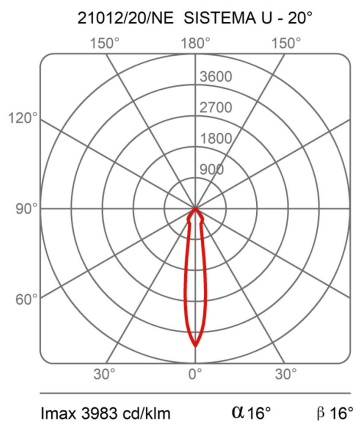

Dimensions

Height	10 cm
Diameter	7 cm
Weight	0.5 Kg

Materials

Structure	aluminium	Diffuser	polycarbonate
-----------	-----------	----------	---------------

Voltage	48V	Watt	13 W
Power unit	Excluded	Lumen	1950 lm
Mounting Power Supply	External	CRI	>80
Power supply	Electronic power supply	Duration	50000 h
Non dimmable		CCT	3000 K
		Energy class	D

Certifications

Photometric curves

13W 3000K LED

h (m)	Ø	Em (lux)
h1	0.3/0.3	3414
h2	0.6/0.6	853
h3	0.9/0.9	379
h4	1.2/1.2	213
h5	1.4/1.4	137

h (m)	Ø	Em (lux)
h1	0.3/0.3	1917
h2	0.6/0.6	479
h3	0.9/0.9	213
h4	1.2/1.2	120
h5	1.5/1.5	77