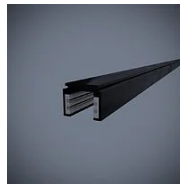

Suspension lamp with direct light, adjustable. Painted aluminum structure. LED light source with optics in different light beams. With suspension cable and 48V electrified track adapter.

Award

Family	Sistema U
Typology	Spotlight Pendant
Utilisation	Indoor

Colour variant code

21012/20/NE

21012/20/BI

White

Black

Accessories

519
Electrified track

520
Electrified track

521
Electrified track

526
Hanging cable

500X
Bluetooth device

544
Joint

524
Joint

525
Joint

40087
Honey Comb Sistema U

523
Terminal head