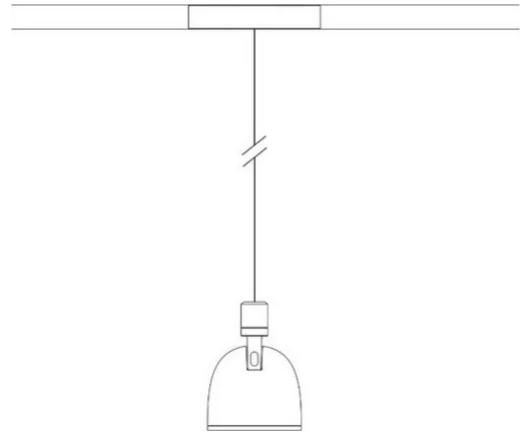

Sistema U

Narrow beam - non dimmable

Studio Natural

colors

Typology Spotlight Pendant

Utilisation Indoor

48V 13 W 1950 lm

direct light

Suspension lamp with direct light, adjustable. Painted aluminum structure. LED light source with optics in different light beams. With suspension cable and 48V electrified track adapter.

Award

Family	Sistema U
Typology	Spotlight Pendant
Utilisation	Indoor

Dimensions

Height	10 cm
Diameter	7 cm
Weight	0.5 Kg

Materials

Structure	aluminium	Diffuser	polycarbonate
-----------	-----------	----------	---------------

Voltage	48V	Watt	13 W
Power unit	Excluded	Lumen	1950 lm
Mounting Power Supply	External	CRI	>80
Power supply	Electronic power supply	Duration	50000 h
Non dimmable		CCT	3000 K
		Energy class	D