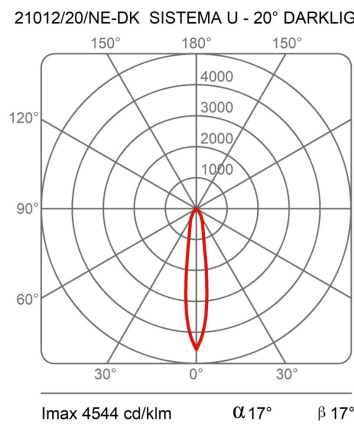

Dimensions

Height	10 cm
Diameter	7 cm
Weight	0.5 Kg

Materials

Structure	aluminium	Diffuser	polycarbonate
-----------	-----------	----------	---------------

Voltage	48V	Watt	13 W
Power unit	Excluded	Lumen	1950 lm
Mounting Power Supply	External	CRI	>80
Power supply	Electronic power supply	Duration	50000 h
Non dimmable		CCT	3000 K
		Energy class	D

Certifications

Photometric curves

13W 3000K LED

h (m)	Ø	Em (lux)
h1	0.3/0.3	3414
h2	0.6/0.6	853
h3	0.9/0.9	379
h4	1.2/1.2	213
h5	1.4/1.4	137

h (m)	Ø	Em (lux)
h1	0.3/0.3	1917
h2	0.6/0.6	479
h3	0.9/0.9	213
h4	1.2/1.2	120
h5	1.5/1.5	77