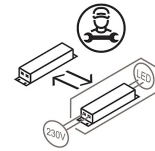

Certifications