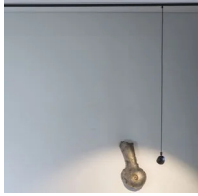

Suspension lamp with direct light, adjustable. Painted aluminum structure. LED light source with optics in different light beams. With suspension cable and 48V electrified track adapter.

Award

Family	Sistema U
Typology	Spotlight Pendant
Utilisation	Indoor

Certifications

Photometric curves

13W 3000K LED

h (m)	Ø	Em (lux)
h1	0.3/0.3	3414
h2	0.6/0.6	853
h3	0.9/0.9	379
h4	1.2/1.2	213
h5	1.4/1.4	137

h (m)	Ø	Em (lux)
h1	0.3/0.3	1917
h2	0.6/0.6	479
h3	0.9/0.9	213
h4	1.2/1.2	120
h5	1.5/1.5	77

Colour variant code

21012/20/NE

21012/20/BI

White

Black

Accessories

519
Electrified track

520
Electrified track